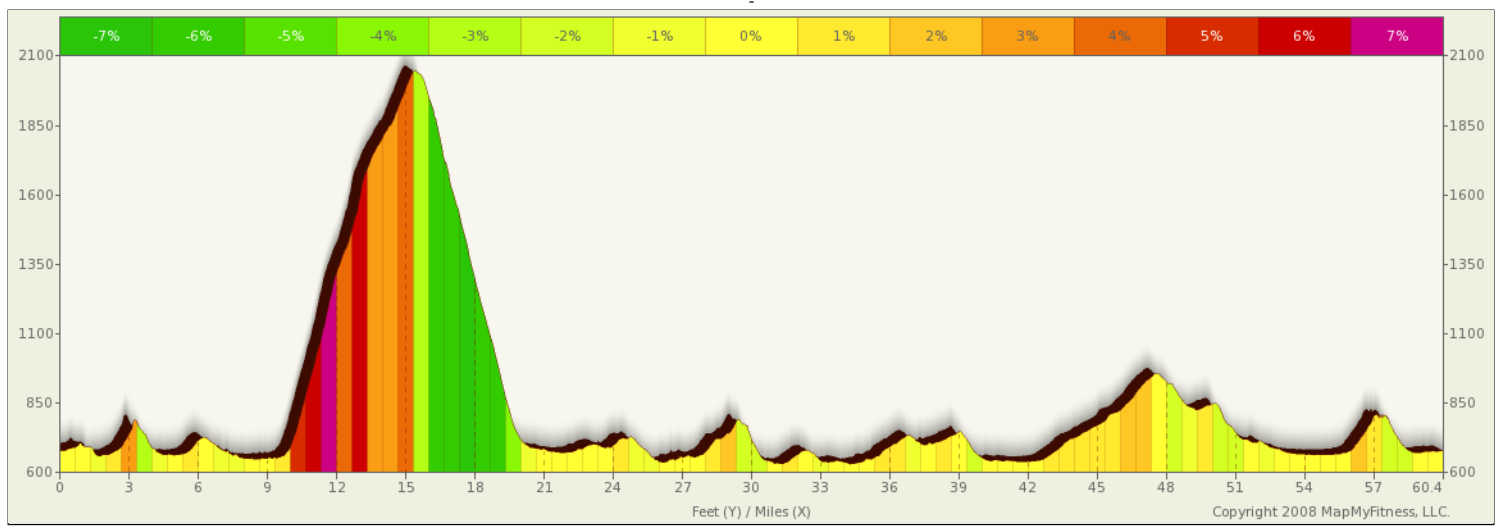

ROUTE DESCRIPTION:
No Description Provided

ROUTE DESCRIPTION:
No Description Provided

Notes		
AT	FOR	NOTES
60.39 mi.	 -	Stop

Notes		
AT	FOR	NOTES