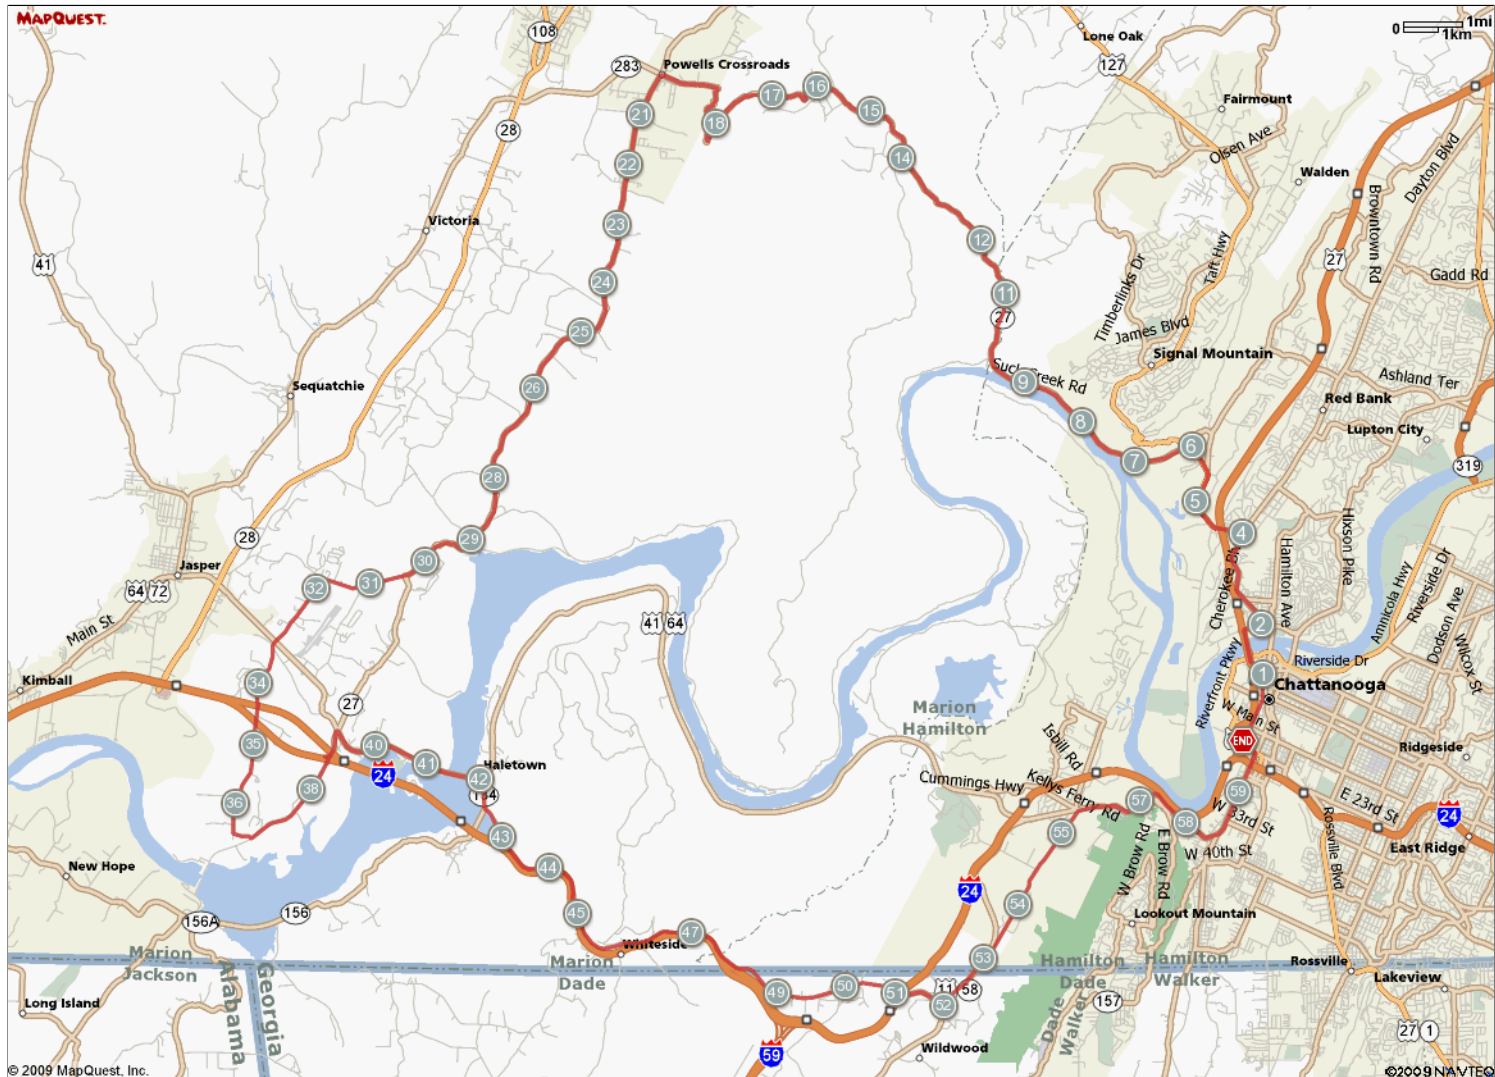

ROUTE DESCRIPTION:
No Description Provided

ROUTE DESCRIPTION:
No Description Provided

Notes		
AT	FOR	NOTES
60.39 mi.	 -	Stop

Notes		
AT	FOR	NOTES