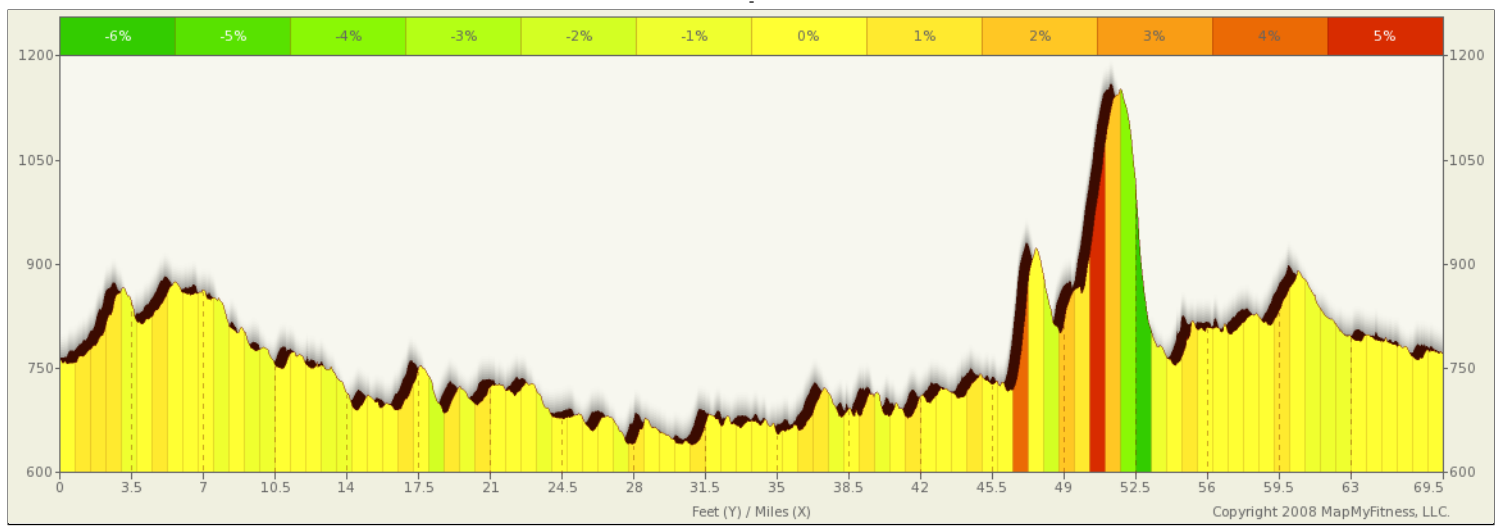

ROUTE DESCRIPTION:  
No Description Provided

ROUTE DESCRIPTION:  
No Description Provided

Notes		
AT	FOR	NOTES
69.48 mi.	-	Stop

Notes		
AT	FOR	NOTES