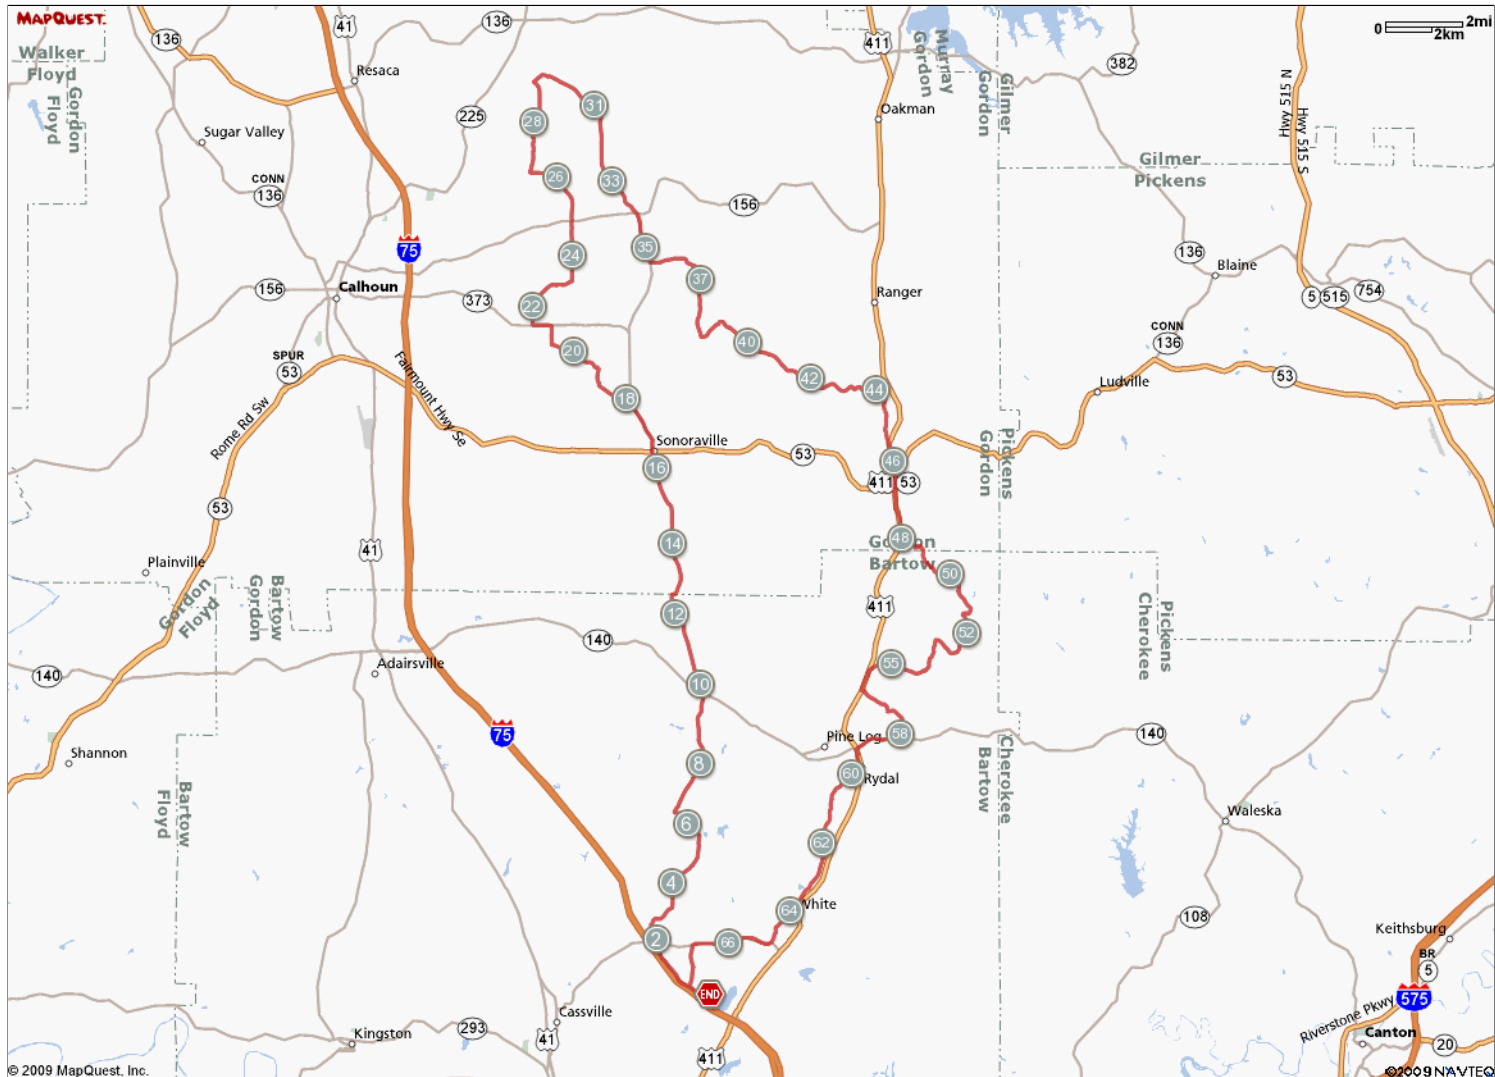

ROUTE DESCRIPTION:  
No Description Provided

ROUTE DESCRIPTION:  
No Description Provided

Notes		
AT	FOR	NOTES
69.48 mi.	-	Stop

Notes		
AT	FOR	NOTES