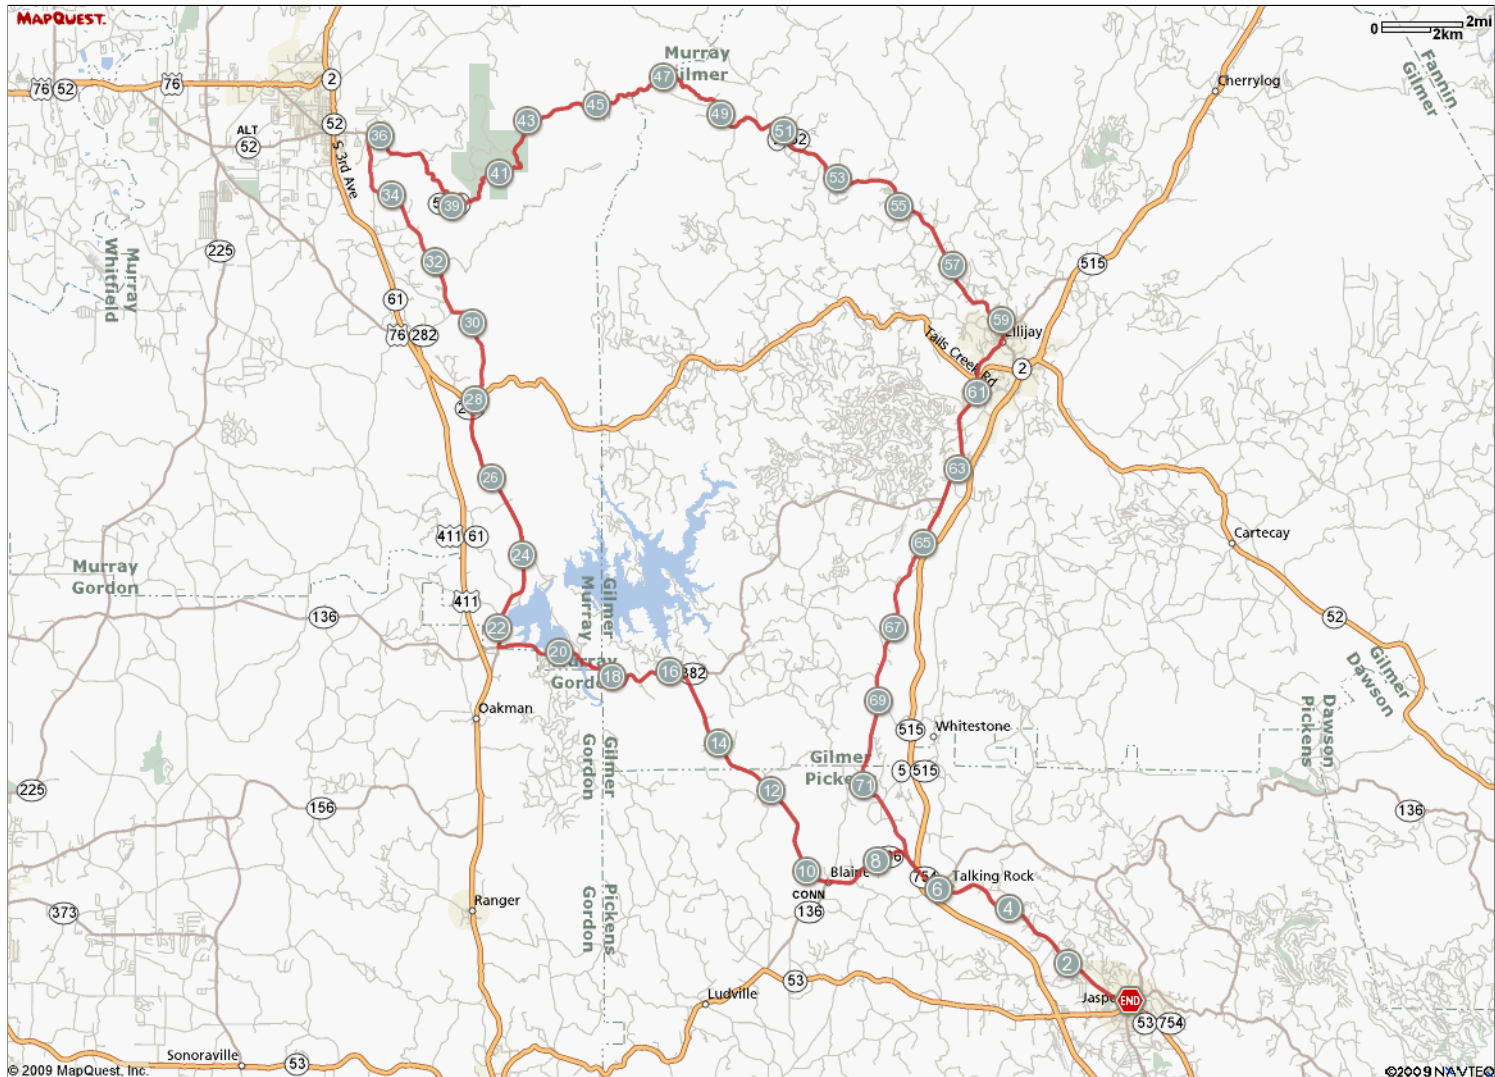

ROUTE DESCRIPTION:
No Description Provided

ROUTE DESCRIPTION:
 No Description Provided

Notes		
AT	FOR	NOTES
0.03 mi.	389ft	Turn left at Pioneer Rd
0.1 mi.	145ft	Slight right
0.13 mi.	0ft	Slight right at E Church St/ GA-53
0.13 mi.	679ft	Slight right at E Church St/ GA-53
0.26 mi.	856ft	Turn left at E Church St/ GA-53
0.42 mi.	4357ft	Slight left to stay on N Main St
1.25 mi.	4mi 3217ft	Continue on GA-5 Alt/ N Main St Continue to follow N Main St
5.85 mi.	1mi 1457ft	Continue on Talking Rock Rd
7.13 mi.	2mi 1460ft	Slight left at GA-136/ GA-156 Continue to follow GA-136
9.41 mi.	0ft	Slight right to stay on GA-136/ GA-156
9.41 mi.	12mi 1293ft	Slight right to stay on GA-136/ GA-156
21.65 mi.	6mi 969ft	Turn right at Old Hwy 411
27.84 mi.	1801ft	Turn right at GA-282/ US-76
28.18 mi.	2mi 3178ft	Turn left at Dennis Mill Rd
30.78 mi.	5mi 221ft	Turn right at Mountain Rd/ Old Federal Rd S

Notes		
AT	FOR	NOTES
35.82 mi.	30ft	Turn left at GA-2/ GA-52
35.83 mi.	23mi 3155ft	Turn left at GA-2/ GA-52
59.42 mi.	537ft	Continue on S Dalton St
59.53 mi.	0ft	At the traffic circle
59.53 mi.	1mi 608ft	At the traffic circle
60.64 mi.	4mi 2039ft	Continue on GA-382
65.03 mi.	4255ft	Turn right at Keener Rd
65.83 mi.	7mi 2383ft	Slight right at GA-382
73.28 mi.	1mi 1457ft	Slight left at GA-136/ GA-156 Continue to follow GA-136
74.56 mi.	0ft	Continue on Talking Rock Rd
74.56 mi.	4mi 3217ft	Continue on Talking Rock Rd
79.17 mi.	5214ft	Continue on GA-5 Alt/ N Main St Continue to follow N Main St
80.16 mi.	777ft	Turn left at E Church St/ GA-53
80.3 mi.	488ft	Turn left at Burnt Mountain Rd/ GA-108
80.4 mi.	-	Turn left at Pioneer Rd