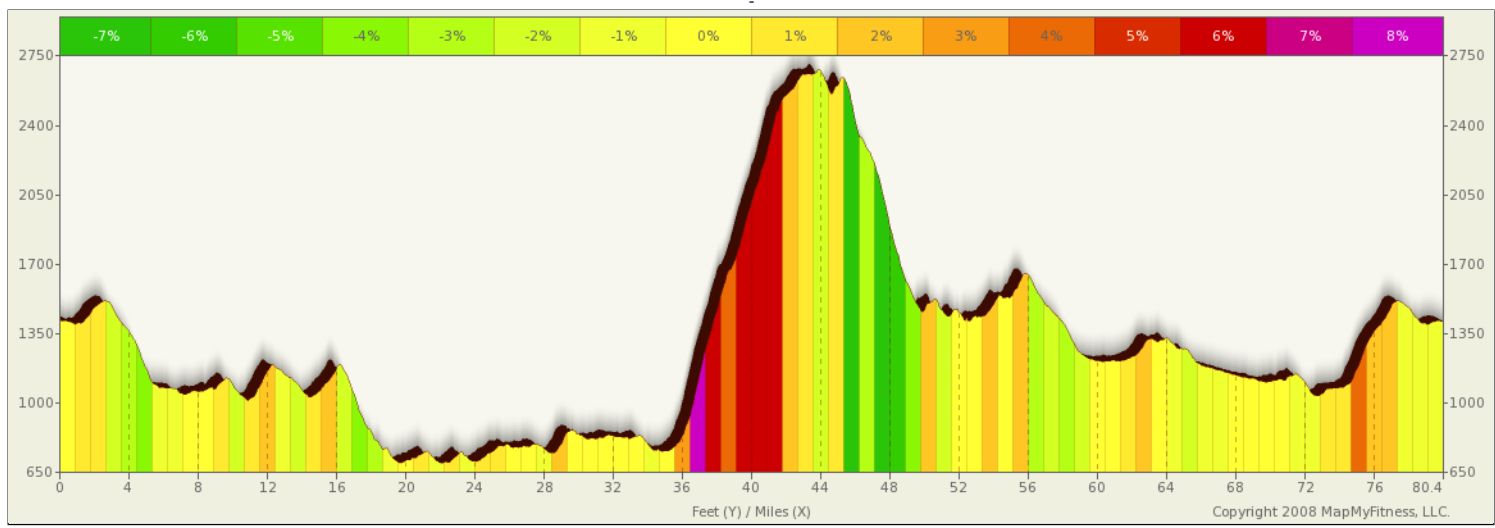

ROUTE DESCRIPTION:
No Description Provided

ROUTE DESCRIPTION:
 No Description Provided

Notes		
AT	FOR	NOTES
0.03 mi.	389ft	Turn left at Pioneer Rd
0.1 mi.	145ft	Slight right
0.13 mi.	0ft	Slight right at E Church St/ GA-53
0.13 mi.	679ft	Slight right at E Church St/ GA-53
0.26 mi.	856ft	Turn left at E Church St/ GA-53
0.42 mi.	4357ft	Slight left to stay on N Main St
1.25 mi.	4mi 3217ft	Continue on GA-5 Alt/ N Main St Continue to follow N Main St
5.85 mi.	1mi 1457ft	Continue on Talking Rock Rd
7.13 mi.	2mi 1460ft	Slight left at GA-136/ GA-156 Continue to follow GA-136
9.41 mi.	0ft	Slight right to stay on GA-136/ GA-156
9.41 mi.	12mi 1293ft	Slight right to stay on GA-136/ GA-156
21.65 mi.	6mi 969ft	Turn right at Old Hwy 411
27.84 mi.	1801ft	Turn right at GA-282/ US-76
28.18 mi.	2mi 3178ft	Turn left at Dennis Mill Rd
30.78 mi.	5mi 221ft	Turn right at Mountain Rd/ Old Federal Rd S

Notes		
AT	FOR	NOTES
35.82 mi.	30ft	Turn left at GA-2/ GA-52
35.83 mi.	23mi 3155ft	Turn left at GA-2/ GA-52
59.42 mi.	537ft	Continue on S Dalton St
59.53 mi.	0ft	At the traffic circle
59.53 mi.	1mi 608ft	At the traffic circle
60.64 mi.	4mi 2039ft	Continue on GA-382
65.03 mi.	4255ft	Turn right at Keener Rd
65.83 mi.	7mi 2383ft	Slight right at GA-382
73.28 mi.	1mi 1457ft	Slight left at GA-136/ GA-156 Continue to follow GA-136
74.56 mi.	0ft	Continue on Talking Rock Rd
74.56 mi.	4mi 3217ft	Continue on Talking Rock Rd
79.17 mi.	5214ft	Continue on GA-5 Alt/ N Main St Continue to follow N Main St
80.16 mi.	777ft	Turn left at E Church St/ GA-53
80.3 mi.	488ft	Turn left at Burnt Mountain Rd/ GA-108
80.4 mi.	-	Turn left at Pioneer Rd