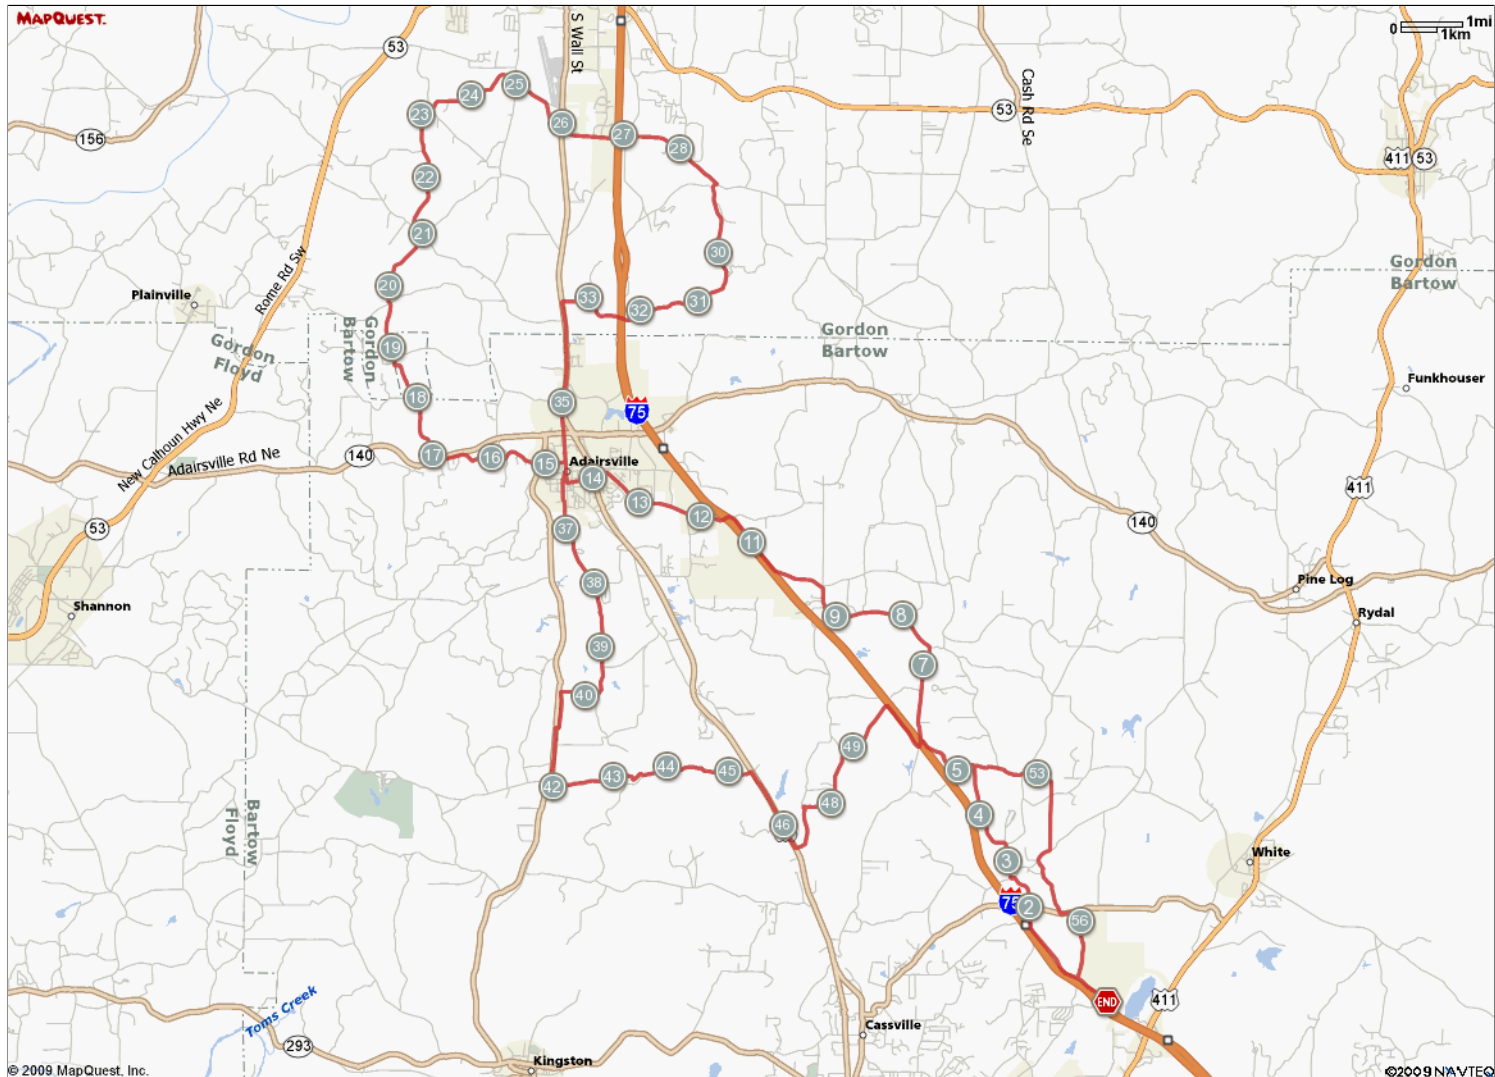

ROUTE DESCRIPTION:
No Description Provided