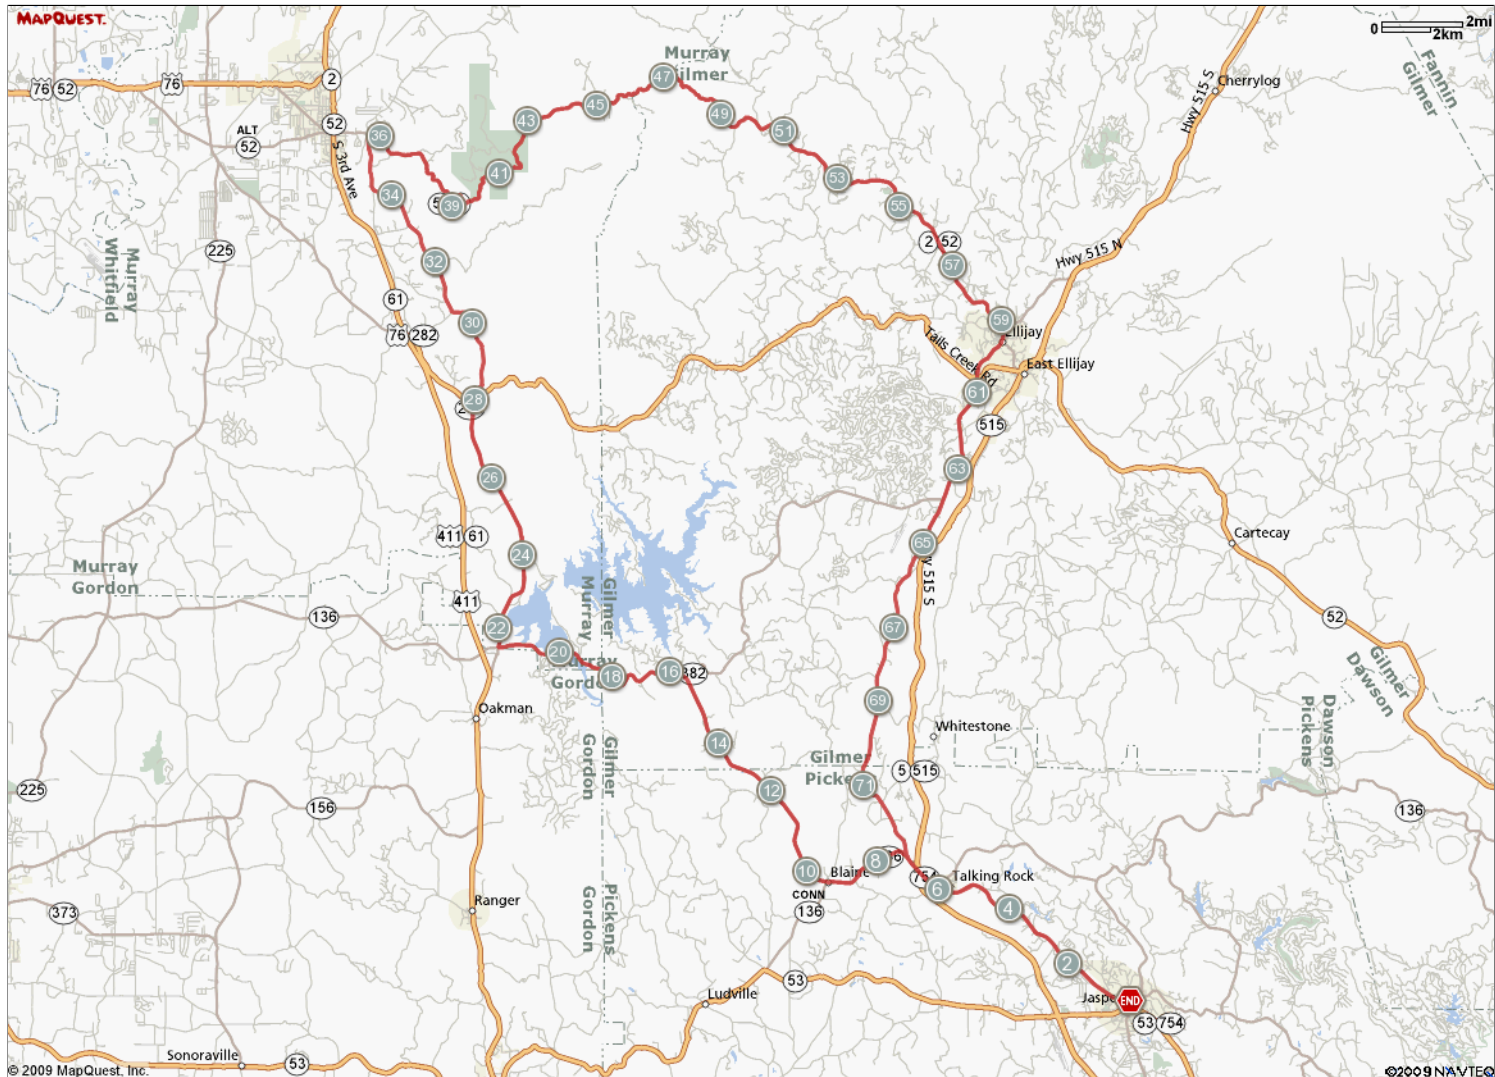

ROUTE DESCRIPTION:
 No Description Provided

ROUTE DESCRIPTION:
 No Description Provided

Notes		
AT	FOR	NOTES
0.03 mi.	389ft	Turn left at Pioneer Rd
0.1 mi.	145ft	Slight right
0.13 mi.	0ft	Slight right at E Church St/ GA-53
0.13 mi.	679ft	Slight right at E Church St/ GA-53
0.26 mi.	856ft	Turn left at E Church St/ GA-53
0.42 mi.	4357ft	Slight left to stay on N Main St
1.25 mi.	4mi 3217ft	Continue on GA-5 Alt/ N Main St Continue to follow N Main St
5.85 mi.	1mi 1457ft	Continue on Talking Rock Rd
7.13 mi.	2mi 1460ft	Slight left at GA-136/ GA-156 Continue to follow GA-136
9.41 mi.	0ft	Slight right to stay on GA-136/ GA-156
9.41 mi.	12mi 1293ft	Slight right to stay on GA-136/ GA-156
21.65 mi.	6mi 969ft	Turn right at Old Hwy 411
27.84 mi.	1801ft	Turn right at GA-282/ US-76
28.18 mi.	2mi 3178ft	Turn left at Dennis Mill Rd
30.78 mi.	5mi 221ft	Turn right at Mountain Rd/ Old Federal Rd S

Notes		
AT	FOR	NOTES
35.82 mi.	30ft	Turn left at GA-2/ GA-52
35.83 mi.	23mi 3155ft	Turn left at GA-2/ GA-52
59.42 mi.	537ft	Continue on S Dalton St
59.53 mi.	0ft	At the traffic circle
59.53 mi.	1mi 608ft	At the traffic circle
60.64 mi.	4mi 2039ft	Continue on GA-382
65.03 mi.	4255ft	Turn right at Keener Rd
65.83 mi.	7mi 2383ft	Slight right at GA-382
73.28 mi.	1mi 1457ft	Slight left at GA-136/ GA-156 Continue to follow GA-136
74.56 mi.	0ft	Continue on Talking Rock Rd
74.56 mi.	4mi 3217ft	Continue on Talking Rock Rd
79.17 mi.	5214ft	Continue on GA-5 Alt/ N Main St Continue to follow N Main St
80.16 mi.	777ft	Turn left at E Church St/ GA-53
80.3 mi.	488ft	Turn left at Burnt Mountain Rd/ GA-108
80.4 mi.	-	Turn left at Pioneer Rd