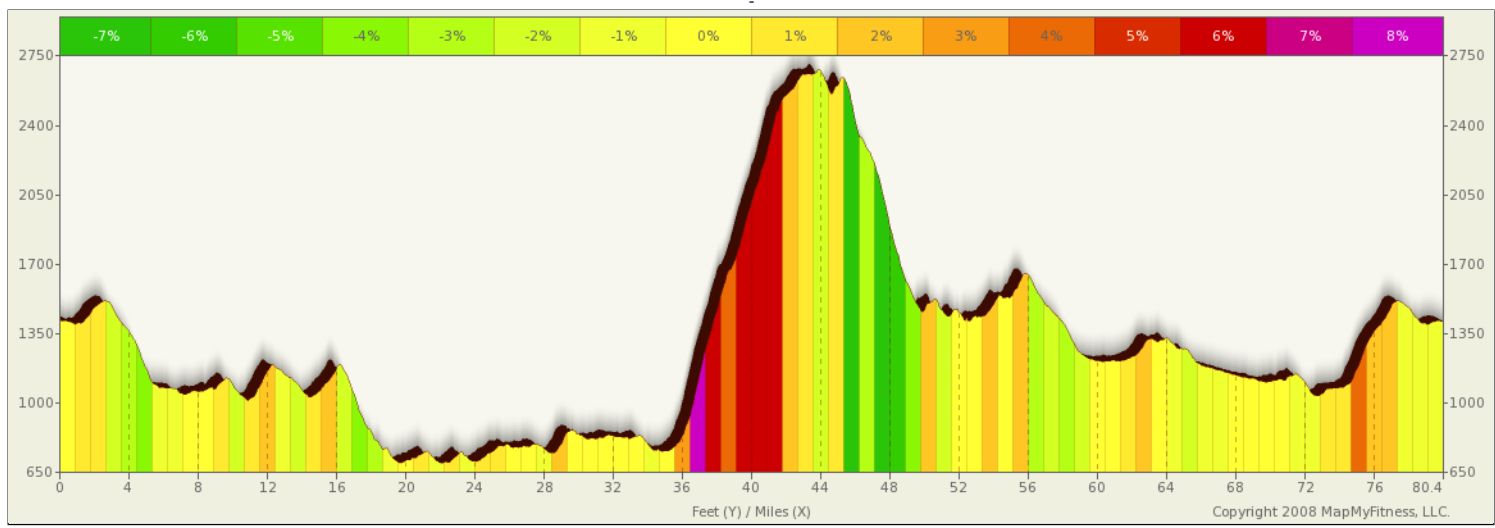

ROUTE DESCRIPTION:
 No Description Provided

ROUTE DESCRIPTION:
 No Description Provided

Notes		
AT	FOR	NOTES
0.03 mi.	389ft	Turn left at Pioneer Rd
0.1 mi.	145ft	Slight right
0.13 mi.	0ft	Slight right at E Church St/ GA-53
0.13 mi.	679ft	Slight right at E Church St/ GA-53
0.26 mi.	856ft	Turn left at E Church St/ GA-53
0.42 mi.	4357ft	Slight left to stay on N Main St
1.25 mi.	4mi 3217ft	Continue on GA-5 Alt/ N Main St Continue to follow N Main St
5.85 mi.	1mi 1457ft	Continue on Talking Rock Rd
7.13 mi.	2mi 1460ft	Slight left at GA-136/ GA-156 Continue to follow GA-136
9.41 mi.	0ft	Slight right to stay on GA-136/ GA-156
9.41 mi.	12mi 1293ft	Slight right to stay on GA-136/ GA-156
21.65 mi.	6mi 969ft	Turn right at Old Hwy 411
27.84 mi.	1801ft	Turn right at GA-282/ US-76
28.18 mi.	2mi 3178ft	Turn left at Dennis Mill Rd
30.78 mi.	5mi 221ft	Turn right at Mountain Rd/ Old Federal Rd S

Notes		
AT	FOR	NOTES
35.82 mi.	30ft	Turn left at GA-2/ GA-52
35.83 mi.	23mi 3155ft	Turn left at GA-2/ GA-52
59.42 mi.	537ft	Continue on S Dalton St
59.53 mi.	0ft	At the traffic circle
59.53 mi.	1mi 608ft	At the traffic circle
60.64 mi.	4mi 2039ft	Continue on GA-382
65.03 mi.	4255ft	Turn right at Keener Rd
65.83 mi.	7mi 2383ft	Slight right at GA-382
73.28 mi.	1mi 1457ft	Slight left at GA-136/ GA-156 Continue to follow GA-136
74.56 mi.	0ft	Continue on Talking Rock Rd
74.56 mi.	4mi 3217ft	Continue on Talking Rock Rd
79.17 mi.	5214ft	Continue on GA-5 Alt/ N Main St Continue to follow N Main St
80.16 mi.	777ft	Turn left at E Church St/ GA-53
80.3 mi.	488ft	Turn left at Burnt Mountain Rd/ GA-108
80.4 mi.	-	Turn left at Pioneer Rd